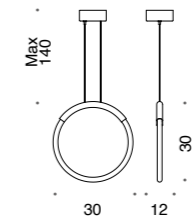

683/30

Strip LED 7,7 W
539 lumen - 3000K
CE ⊕ ▽

D