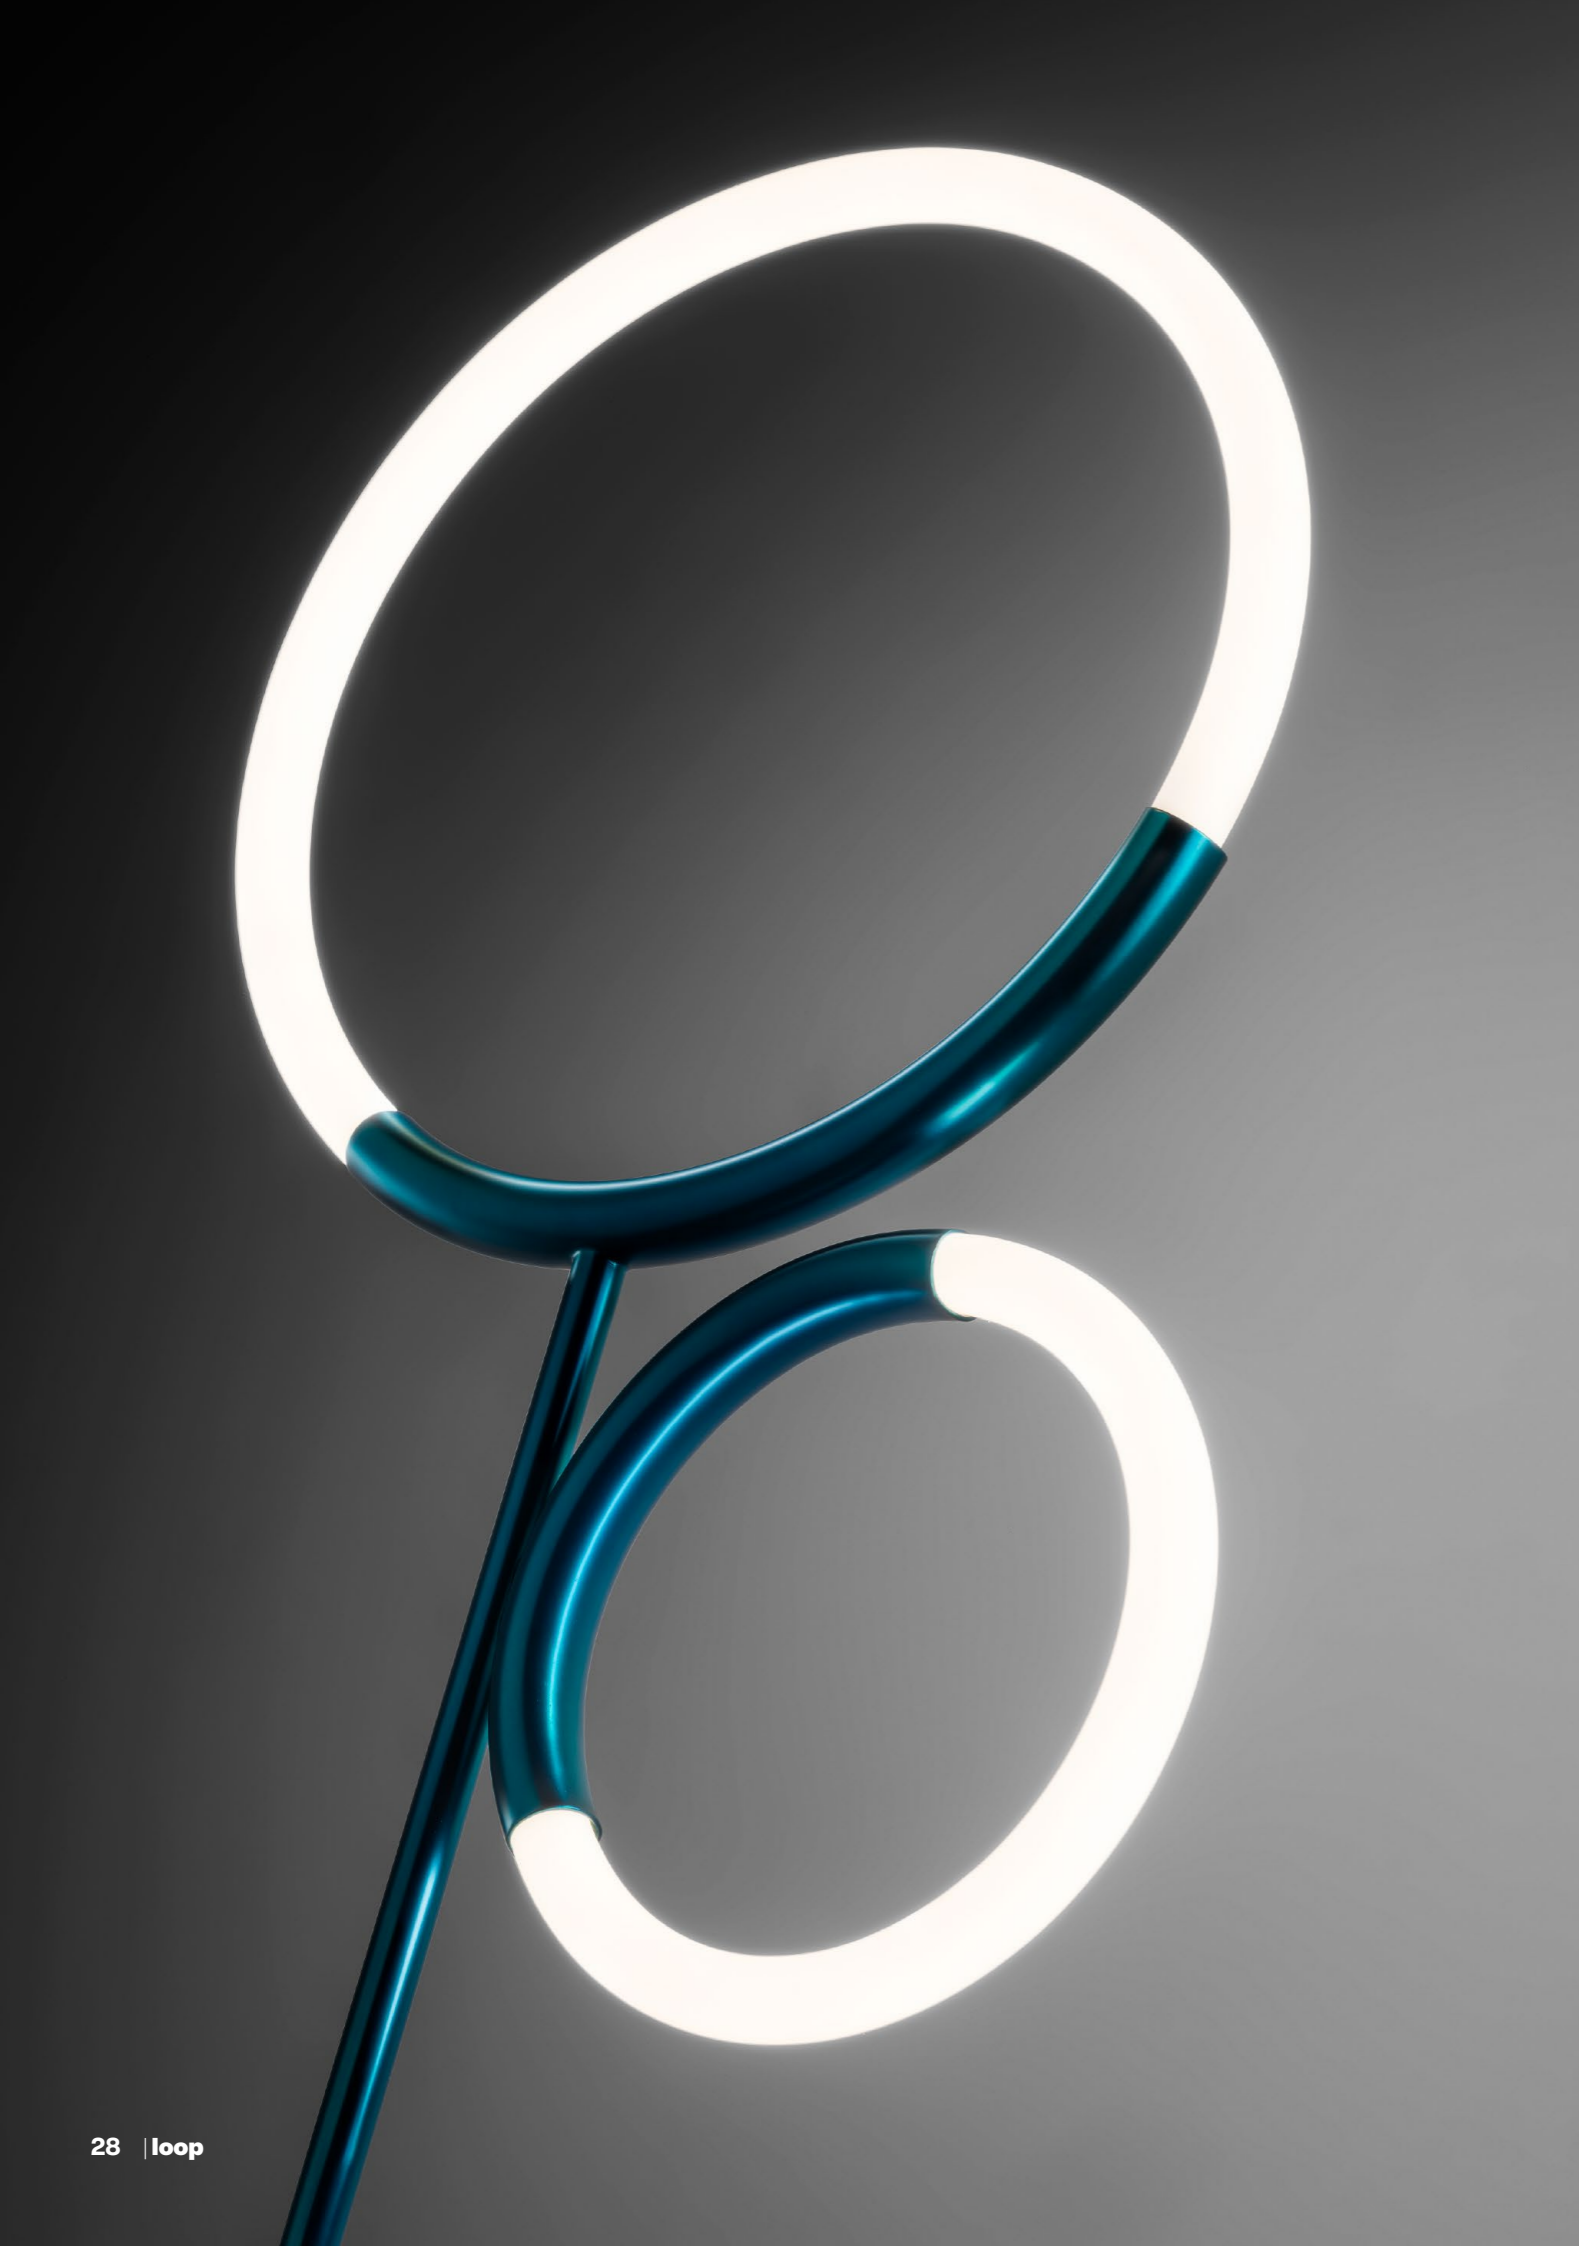

683/2P
lampada da terra | floor lamp