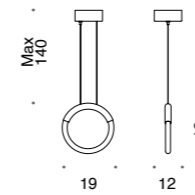

- matt metallic green
- matt metallic blue
- matt metallic red
- matt white
- matt bronze

Diffuser in satin white flexible LED.

683/19

Strip LED 4,4 W
308 lumen - 3000K
CE ⊕ ▽

D

683/30

Strip LED 7,7 W
539 lumen - 3000K
CE ⊕ ▽