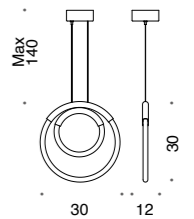

683/2

Strip LED 12,1 W
847 lumen - 3000K
CE ⊕ ▽

A - B - C